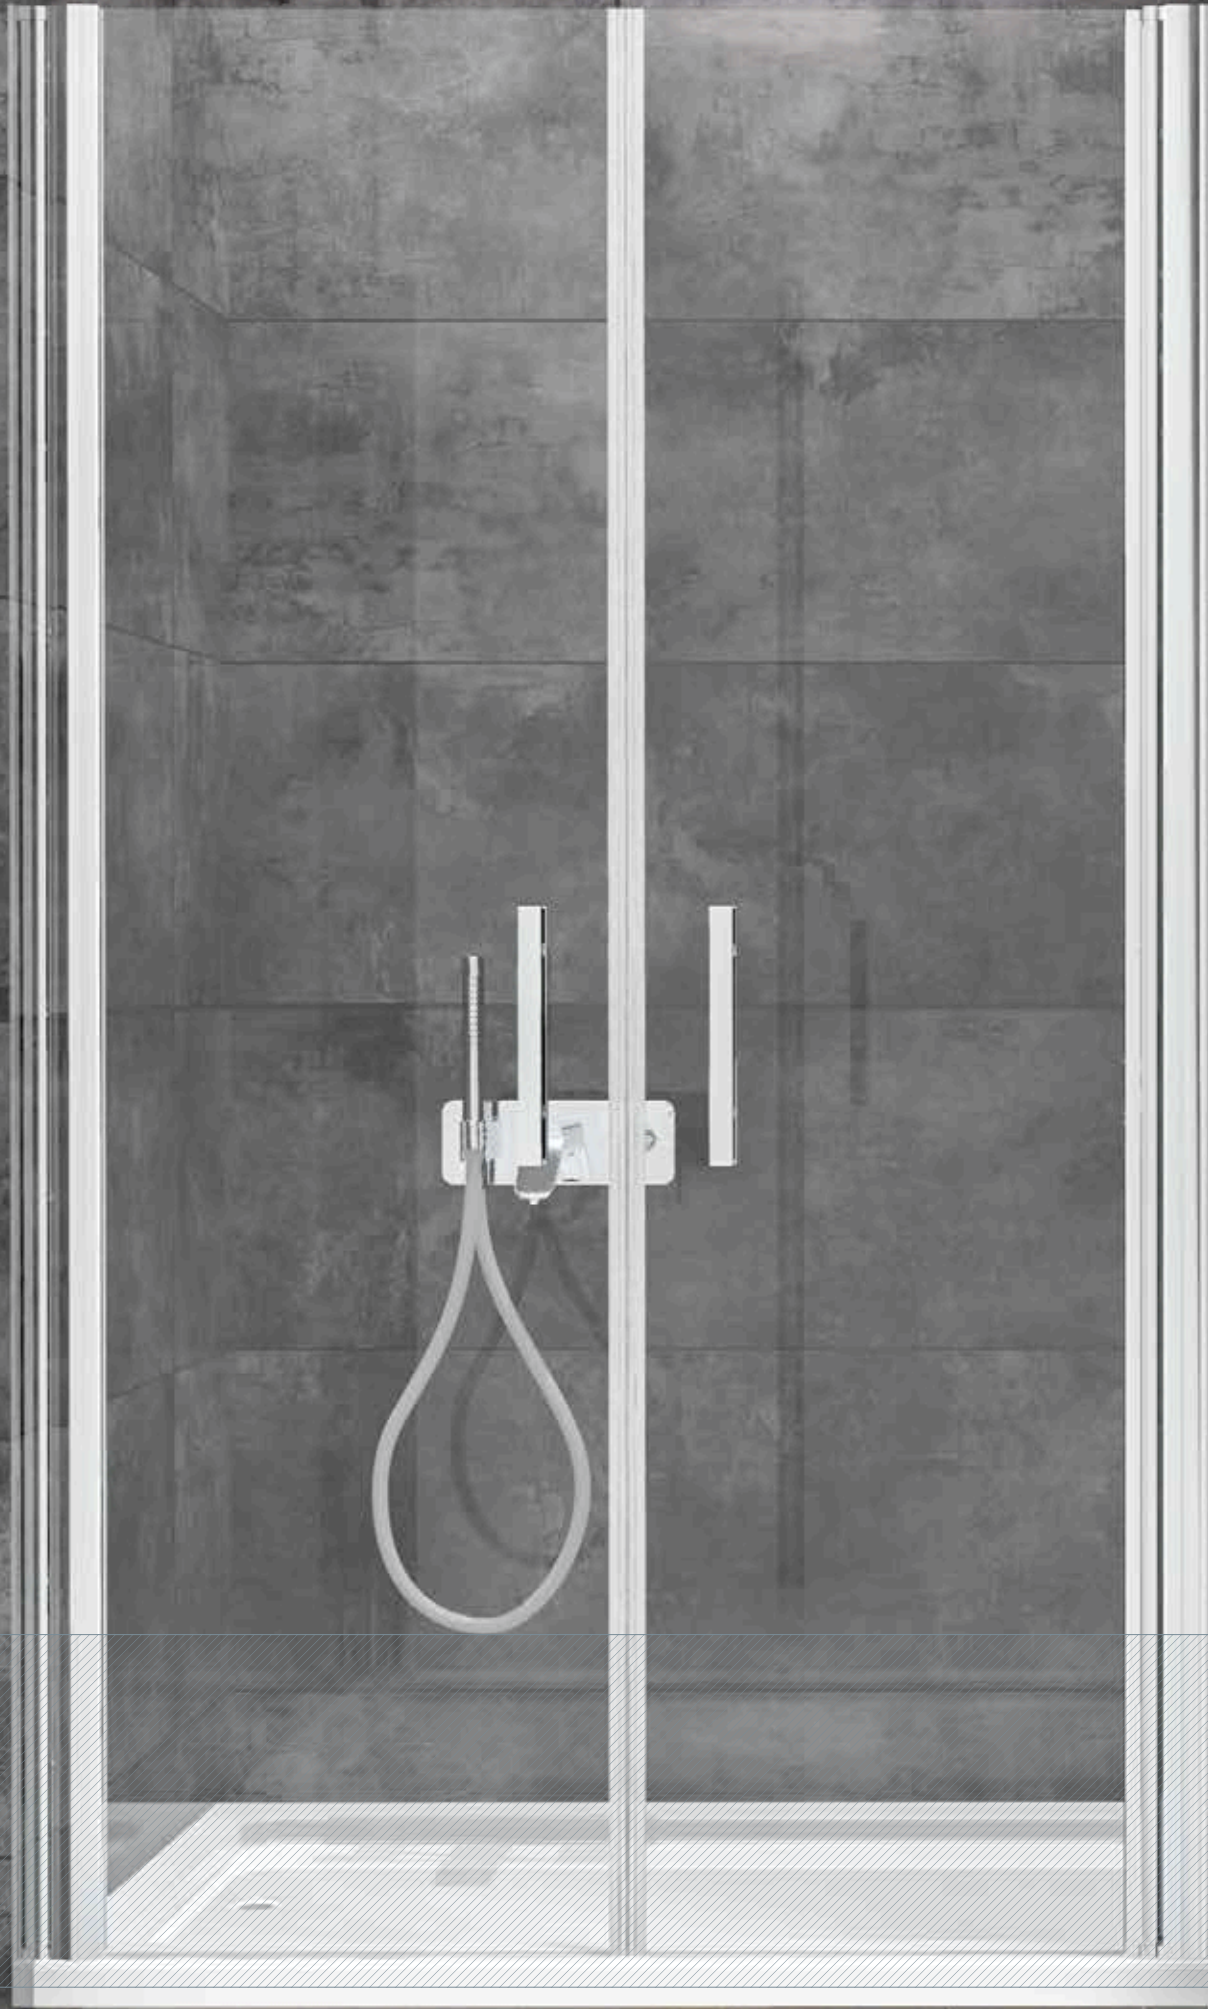

SOFTLINE SERİSİ

SOFTLINE SERIES